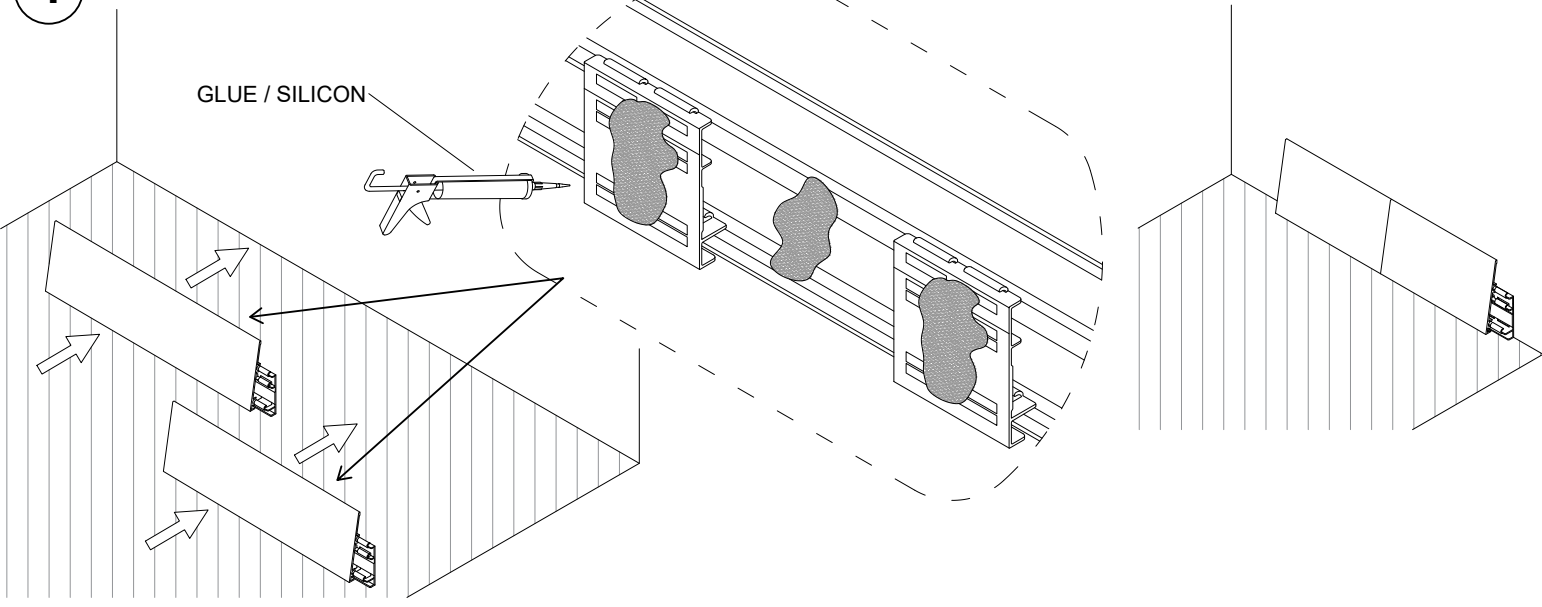

3

4

www.eclisse.com/en/dealer-locator

PAP

PACKAGING DISPOSAL

© ECLISSE, all rights reserved.

The use, filing and total or partial reproduction, using any mechanical or electronic means, of texts, drawings and pictures contained in this publication is strictly prohibited, unless specifically approved in writing by ECLISSE.