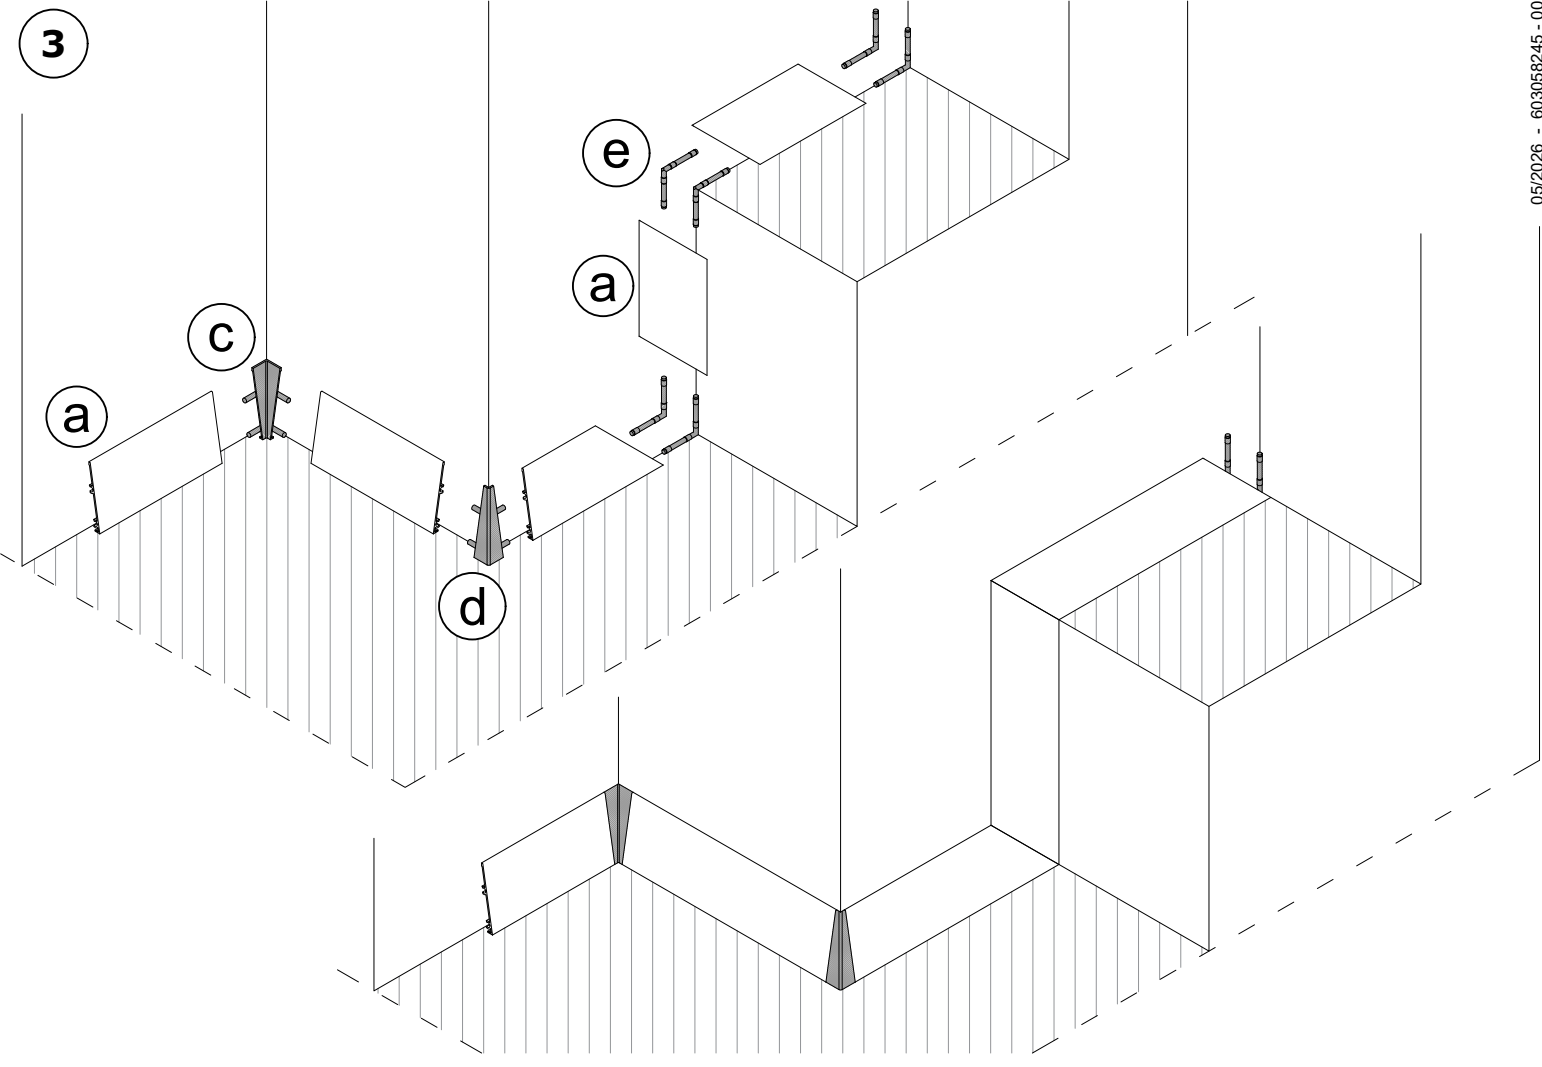

3

4

www.eclisse.com/en/dealer-locator

PAP

PACKAGING DISPOSAL

© ECLISSE, all rights reserved.

The use, filing and total or partial reproduction, using any mechanical or electronic means, of texts, drawings and pictures contained in this publication is strictly prohibited, unless specifically approved in writing by ECLISSE.