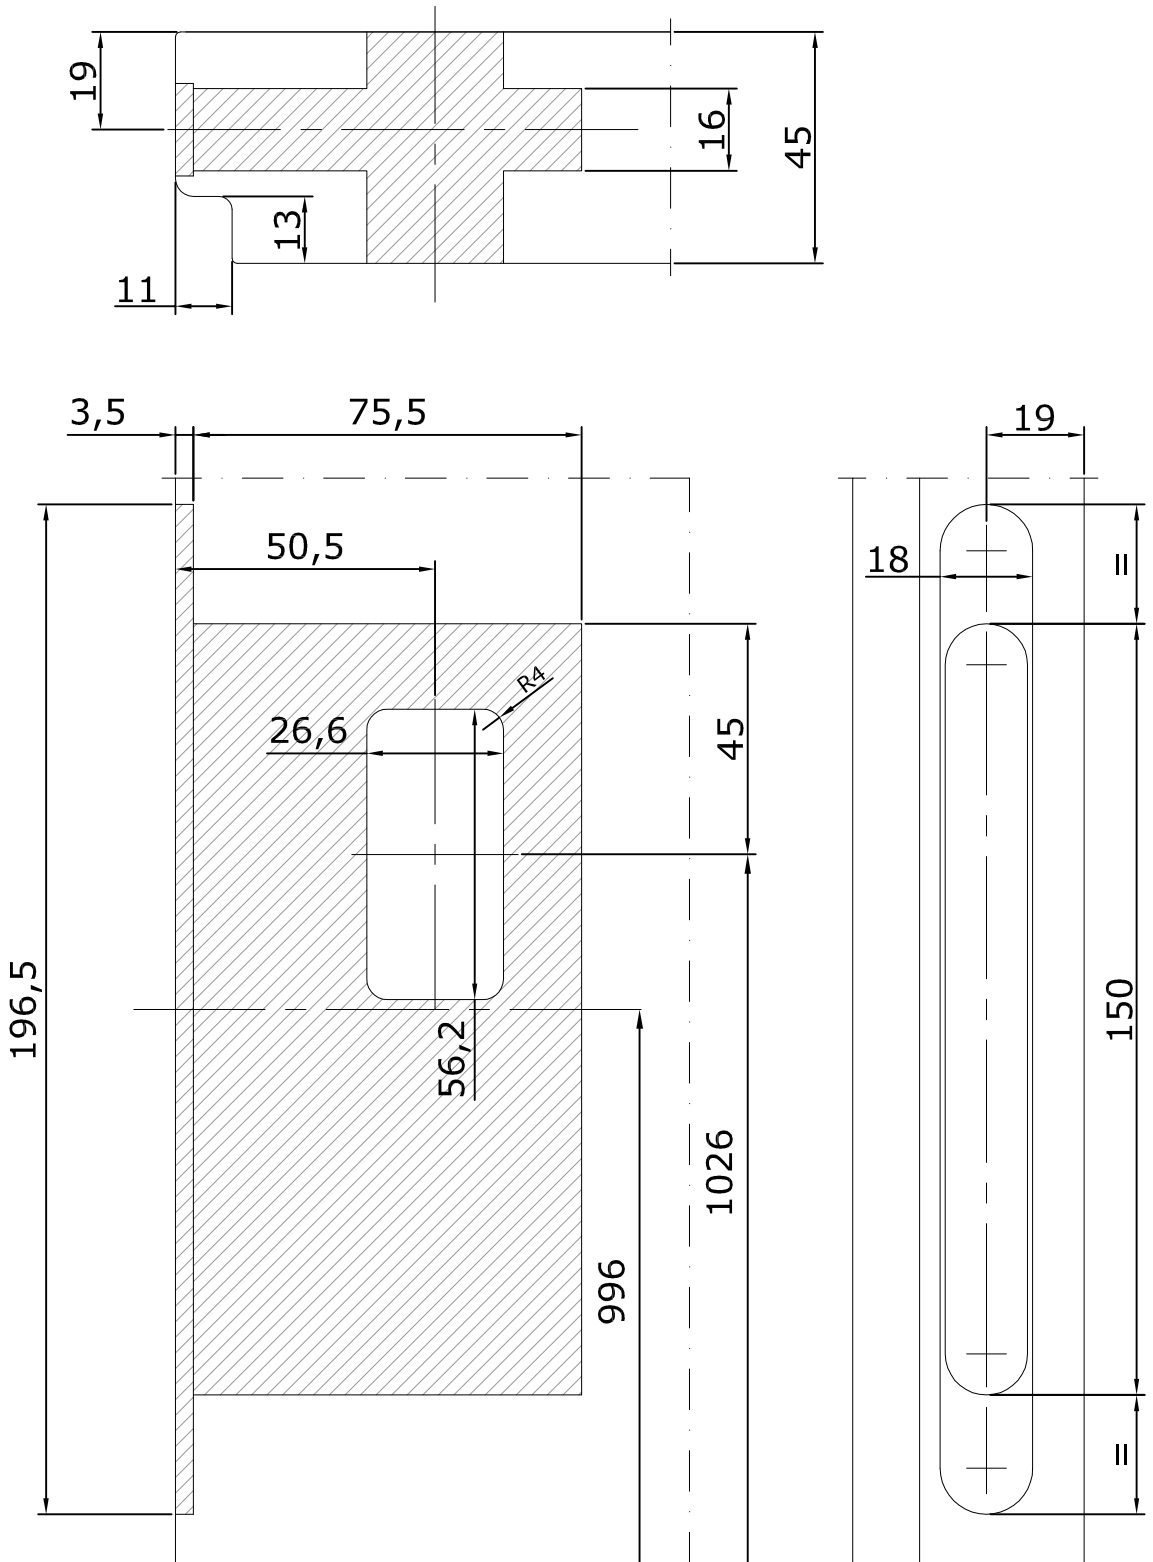

SYNTHESIS® LINE BATTENTE

OSMBL

HINGED - DOOR PREP

a

b