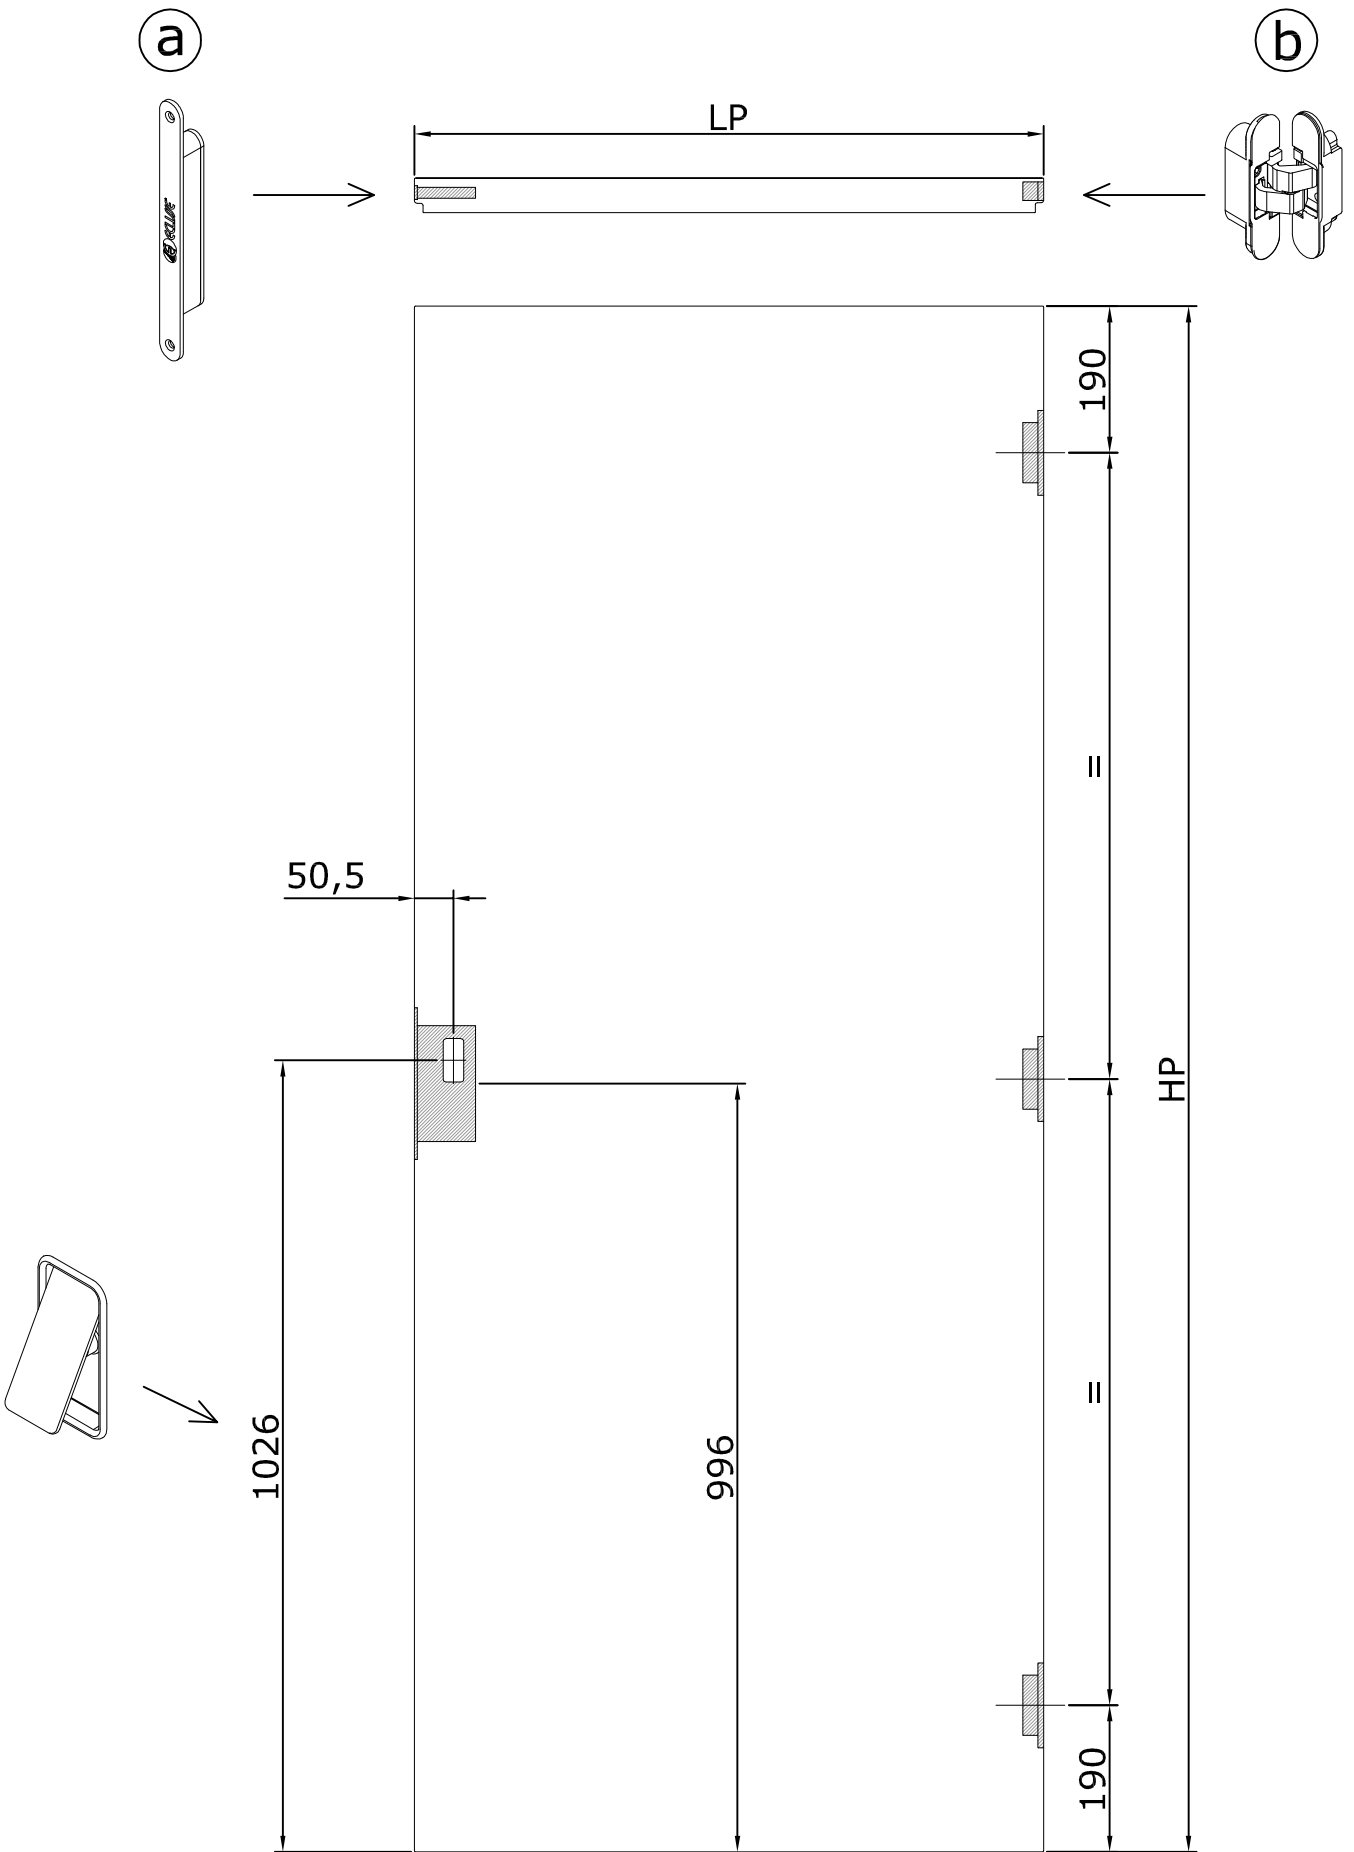

SYNTHESIS® LINE BATTENTE

OSMBL

HINGED - DOOR PREP

a

b